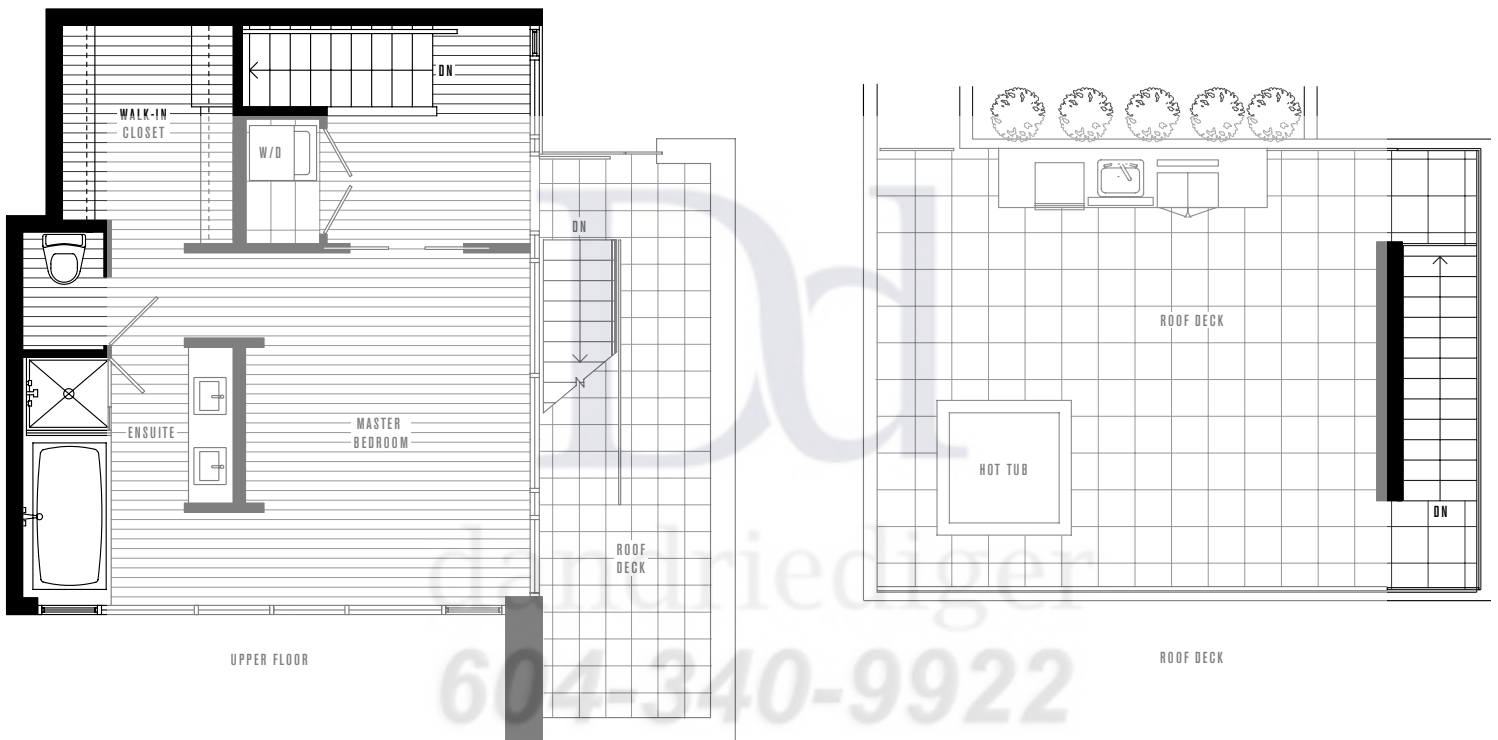

LOWER FLOOR

UPPER FLOOR

ROOF DECK

<http://www.topcitylistings.com>

Plan PH-1 ~ Two bedroom & den

TOTAL AREA 1450 sqft LEVEL 20

PENTHOUSE

LOWER FLOOR

UPPER FLOOR

ROOF DECK

<http://www.topcitylistings.com>

Plan PH-2 ~ Two bedroom & den

TOTAL AREA 1777 sqft LEVEL 20

PENTHOUSE