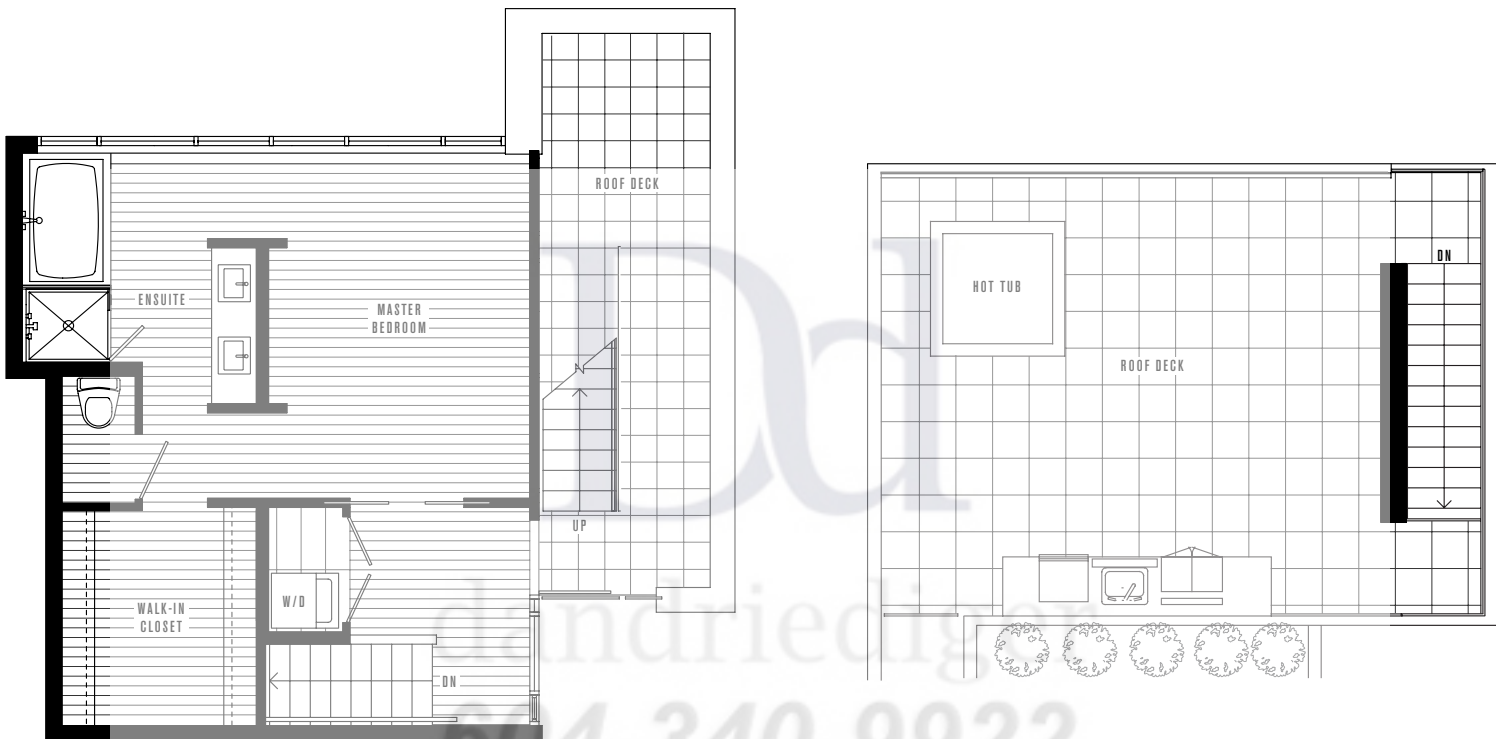

LOWER FLOOR

UPPER FLOOR

ROOF DECK

<http://www.topcitylistings.com>

Plan PH-1 ~ Two bedroom & den

TOTAL AREA 1450 sqft LEVEL 20

PENTHOUSE

LOWER FLOOR

UPPER FLOOR

ROOF DECK

<http://www.topcitylistings.com>

Plan PH-2 ~ Two bedroom & den

TOTAL AREA 1777 sqft LEVEL 20

PENTHOUSE